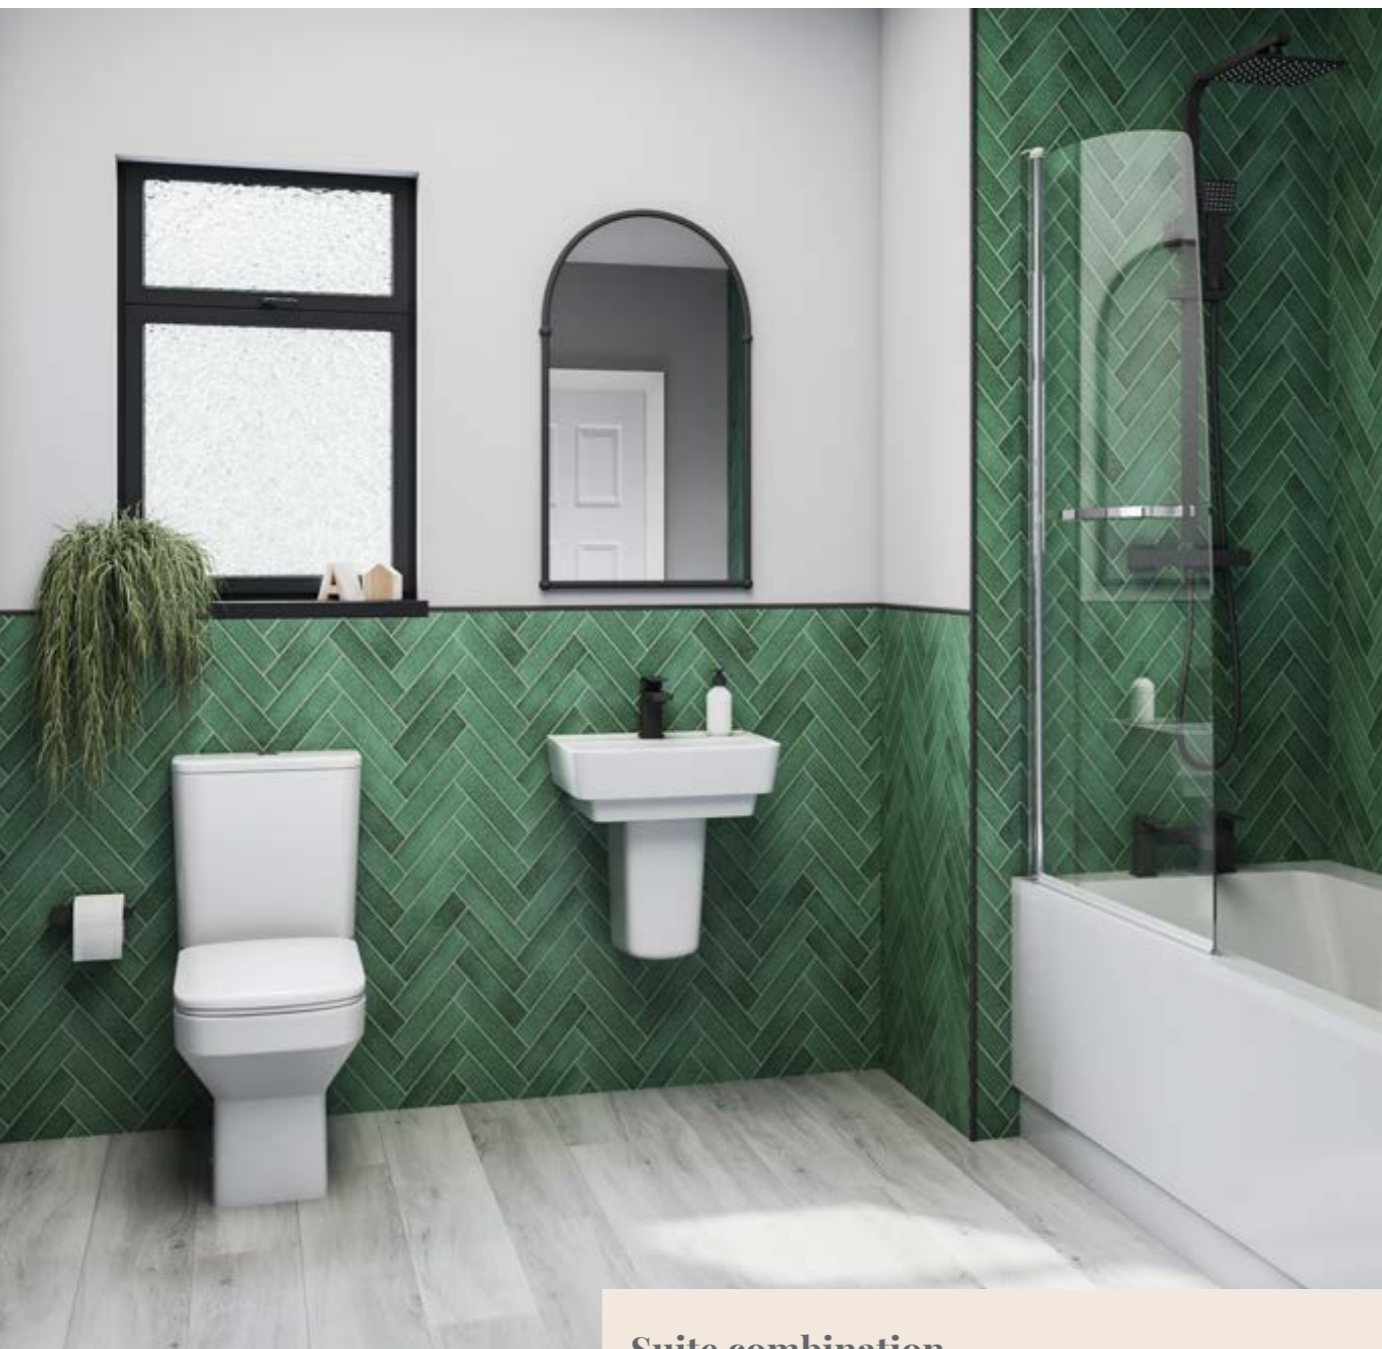

Zara 22mm Slab Tops - Halifax Oak

Dimensions mm (WxDxH) 488/588/788mm x 400mm x 22mm

Description	Code	RRP <small>Inc VAT</small>
Zara 50cm worktop	ZAWK50SEHO	£88.00
Zara 60cm worktop	ZAWK60SEHO	£100.00
Zara 80cm worktop	ZAWK80SEHO	£125.00

Zara 22mm Slab Tops - Italian Marble

Dimensions mm (WxDxH) 488/588/788mm x 400mm x 22mm

Description	Code	RRP <small>Inc VAT</small>
Zara 50cm worktop	ZAWK50SEIM	£88.00
Zara 60cm worktop	ZAWK60SEIM	£100.00
Zara 80cm worktop	ZAWK80SEIM	£125.00

Our Zara worktops are custom designed to exclusively fit Zara furniture

Zara

Basins and semi recessed basins

Suite combination

Zara sanitaryware and acrylic bath
Camberley black brassware

Zara Basins

Available in a range of sizes, our stepped style basins offer the perfect fit for bathrooms of all dimensions. Whether a compact basin for a cosy en suite or a larger basin for a spacious master bathroom, we have the ideal size to meet your requirements.