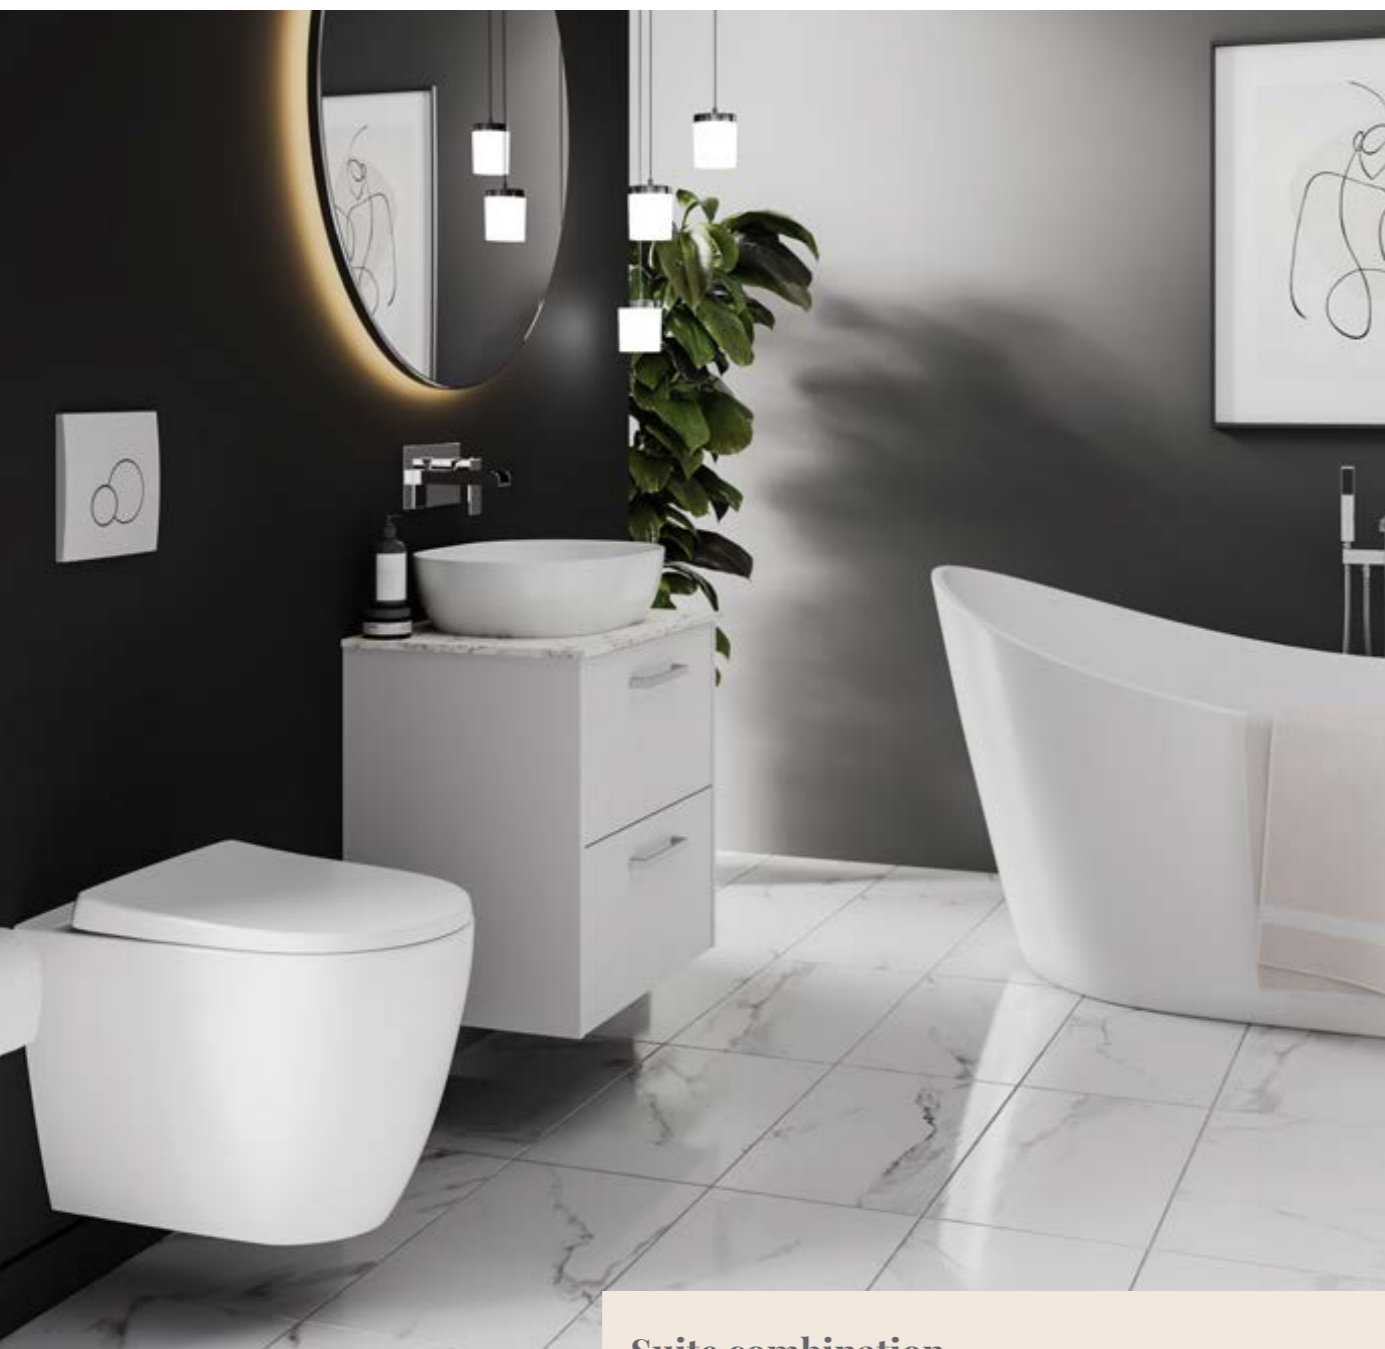

Layla

Compact laminate worktops

Suite combination

Layla sanitaryware and freestanding bath
Zara furniture and Victoria brassware

Layla 12mm Laminate Tops - Italian marble

Inspired by the elegance of Italian marble, these compact laminate worktops are thoughtfully designed, the intricate veining pattern beautifully replicates the timeless look of natural marble. With its slim profile, this compact laminate worktop adds a contemporary and refined look to any bathroom.

Dimensions mm (W x D x H) 484/580/775m x 454mm x 12mm

Description	Code	RRP Inc VAT
Layla 50cm compact laminate worktop	LAWK50CLIM	£255.00
Layla 60cm compact laminate worktop	LAWK60CLIM	£285.00
Layla 80cm compact laminate worktop	LAWK80CLIM	£400.00