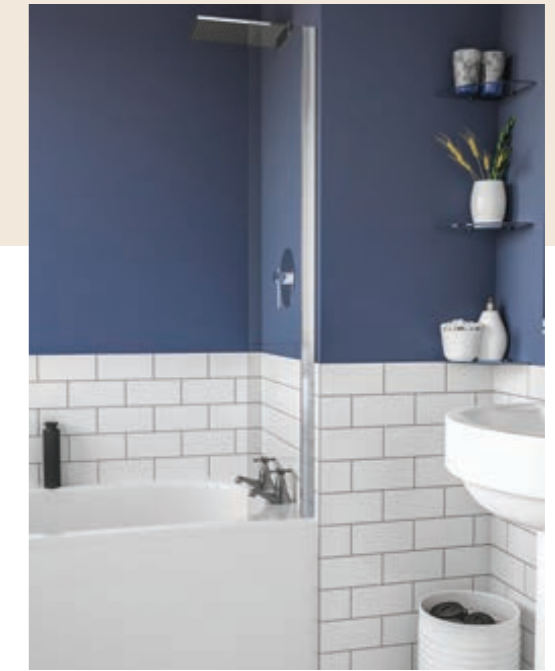

Description	Code
Cleo splash guard 200mm x 1400mm	CLBSSGSV2004
Dimensions mm (WxDxH) 200mm x 4mm x 1400mm	RRP inc VAT
Adjustment mm 190mm - 200mm	£90.00