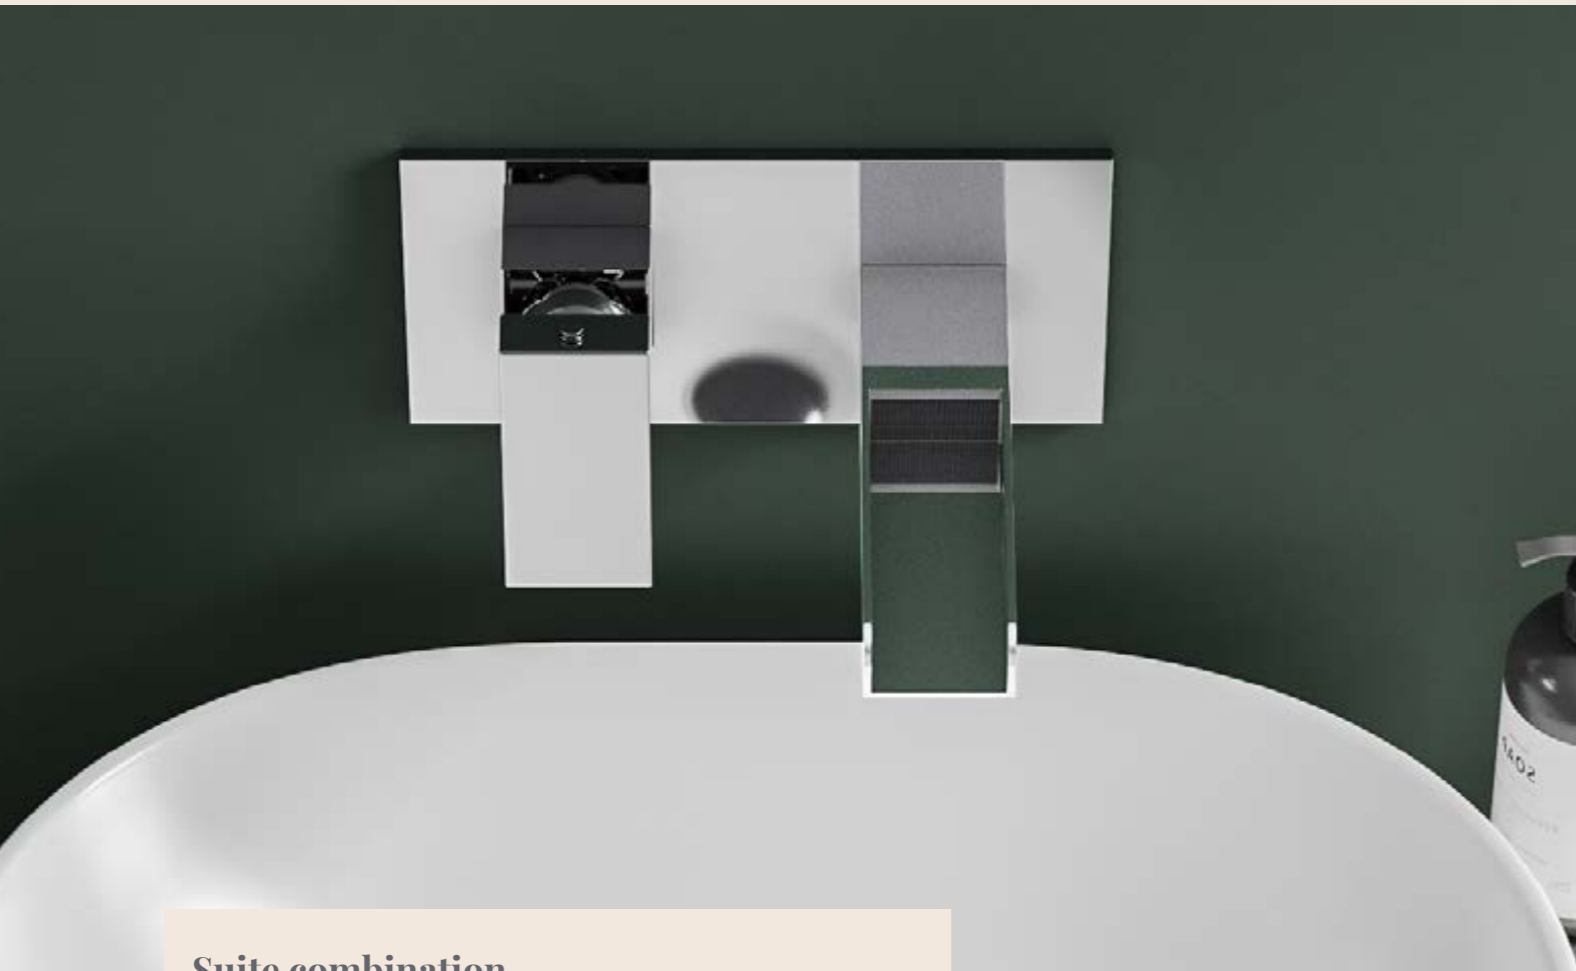

Suite combination

*Layla sanitaryware
& Victoria Square brassware*

Immerse yourself in cascades of invigorating water and indulge in the artistry of our tap collection, where every curve and detail is meticulously considered to create a stunning focal point in your bathroom.

From sleek and contemporary designs to timeless classics, our taps effortlessly combine form and function, ensuring precise water flow and temperature control with every use.

Contents

Freestanding	120
Triple & twin valves	121
Shower sets	122
Slide rail kits	123
Bar valves	124
Shower arms & heads	125
Camberley	128
Victoria	129
Cedar	130
Prado	131
Paxton	131
Mirimar	132
Buxton	133
Hampton	134
Belgravia S	134
Belgravia R	135
Accessories	136