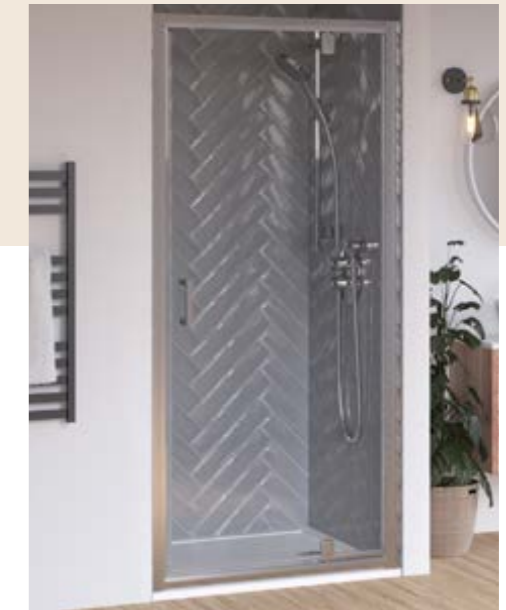

Description	Code	RRP Inc VAT
Zara pivot door		
<i>Dimensions mm</i> (WxDxH) 760mm x 6mm x 1900mm		
<i>Adjustment mm</i> 724mm - 764mm	ZAENPVDR760MH	£370.80
<i>Dimensions mm</i> (WxDxH) 800mm x 6mm x 1900mm		
<i>Adjustment mm</i> 764mm - 804mm	ZAENPVDR800MH	£392.40
<i>Dimensions mm</i> (WxDxH) 900mm x 6mm x 1900mm		
<i>Adjustment mm</i> 864mm - 904mm	ZAENPVDR900MH	£414.00